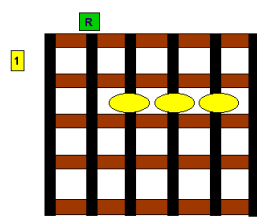

To See Jesus

Lyrics & Music by Colin McCrow

D G D G A D G/D A D
I am coming to the cross, To see Jesus, to see Jesus,
G A G A/C#

I am coming to the cross On my own;

Chorus

D G A A D G/B A D/F#
To see Jesus, To see Jesus To see Jesus,
G A D

What a wonderful time I will have

D G D G A D G/D A D
I am near to Bethlehem, Where He was born, where He was born,
G A G A/C#

I am near to Bethlehem, Love is warm;

D G D G A D G/D A D
I am coming to the grave, He lives again! He lives again!
G A G A/C#

I am coming to His grave, Redemption;

© 1976 LeiEz Music arr. 1990, CCLI Song No. Not Listed, Source : Early Songs

To See Jesus Chords

D

D/F#

G

G/B

A