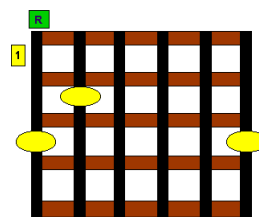

To See Jesus

Lyrics & Music by Colin McCrow

D G D G A D G/D A D
I am coming to the cross, To see Jesus, to see Jesus,
G A G A/C#

I am coming to the cross On my own;

Chorus

D G A A D G/B A D/F#
To see Jesus, To see Jesus To see Jesus,
G A D

What a wonderful time I will have

D G D G A D G/D A D
I am near to Bethlehem, Where He was born, where He was born,
G A G A/C#

I am near to Bethlehem, Love is warm;

D G D G A D G/D A D
I am coming to the grave, He lives again! He lives again!
G A G A/C#

I am coming to His grave, Redemption;

© 1976 LeiEz Music arr. 1990, CCLI Song No. Not Listed, Source : Early Songs

To See Jesus Chords

D

D/F#

G

G/B

A