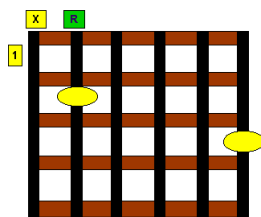

To See Jesus

Lyrics & Music by Colin McCrow

D G D G A D G/D A D
I am coming to the cross, To see Jesus, to see Jesus,
G A G A/C#

I am coming to the cross On my own;

Chorus

D G A A D G/B A D/F#
To see Jesus, To see Jesus To see Jesus,
G A D

What a wonderful time I will have

D G D G A D G/D A D
I am near to Bethlehem, Where He was born, where He was born,
G A G A/C#

I am near to Bethlehem, Love is warm;

D G D G A D G/D A D
I am coming to the grave, He lives again! He lives again!
G A G A/C#

I am coming to His grave, Redemption;

© 1976 LeiEz Music arr. 1990, CCLI Song No. Not Listed, Source : Early Songs

To See Jesus Chords

D

D/F#

G

G/B

A