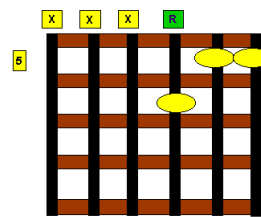

To See Jesus

Lyrics & Music by Colin McCrow

D G D G A D G/D A D
I am coming to the cross, To see Jesus, to see Jesus,
G A G A/C#

I am coming to the cross On my own;

Chorus

D G A A D G/B A D/F#
To see Jesus, To see Jesus To see Jesus,
G A D

What a wonderful time I will have

D G D G A D G/D A D
I am near to Bethlehem, Where He was born, where He was born,
G A G A/C#

I am near to Bethlehem, Love is warm;

D G D G A D G/D A D
I am coming to the grave, He lives again! He lives again!
G A G A/C#

I am coming to His grave, Redemption;

© 1976 LeiEz Music arr. 1990, CCLI Song No. Not Listed, Source : Early Songs

To See Jesus Chords

D

D/F#

G

G/B

A