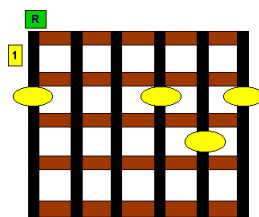

To See Jesus

Lyrics & Music by Colin McCrow

D G D G A D G/D A D
I am coming to the cross, To see Jesus, to see Jesus,
G A G A/C#

I am coming to the cross On my own;

Chorus

D G A A D G/B A D/F#
To see Jesus, To see Jesus To see Jesus,
G A D

What a wonderful time I will have

D G D G A D G/D A D
I am near to Bethlehem, Where He was born, where He was born,
G A G A/C#

I am near to Bethlehem, Love is warm;

D G D G A D G/D A D
I am coming to the grave, He lives again! He lives again!
G A G A/C#

I am coming to His grave, Redemption;

© 1976 LeiEz Music arr. 1990, CCLI Song No. Not Listed, Source : Early Songs

To See Jesus Chords

D

D/F#

G

G/B

A