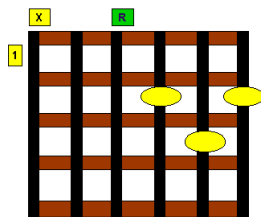

To See Jesus

Lyrics & Music by Colin McCrow

D G D G A D G/D A D
I am coming to the cross, To see Jesus, to see Jesus,
G A G A/C#

I am coming to the cross On my own;

Chorus

D G A A D G/B A D/F#
To see Jesus, To see Jesus To see Jesus,
G A D

What a wonderful time I will have

D G D G A D G/D A D
I am near to Bethlehem, Where He was born, where He was born,
G A G A/C#

I am near to Bethlehem, Love is warm;

D G D G A D G/D A D
I am coming to the grave, He lives again! He lives again!
G A G A/C#

I am coming to His grave, Redemption;

© 1976 LeiEz Music arr. 1990, CCLI Song No. Not Listed, Source : Early Songs

To See Jesus Chords

D

D/F#

G

G/B

A