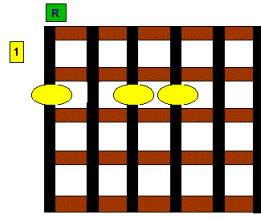

## PAUL'S SONG

*Lyrics & Music by Colin McCrow*

D Gadd9/A D A7/G D/F# Em D Em G/D Bm Asus2 Gadd9 G6/D  
Don't worry, you'll be alright, You can witness for me,  
D/F# G/D Em Gadd9/D A7/D D/A  
I know you can show the light,  
F#m7 Bm/D Em D/F# B7sus4/F# D/F# G6add9  
Of His death on dark Calvary.

### *Chorus*

D/A G/D D/F# Em7/D D A7sus4/D  
So son tell of His love,  
D/F# Em7 D/F# Dsus4/A D/A Em7/D Dsus4 A7sus4/D  
Help others to His Home up above.

D Gadd9/A D A7/G D/F# Em D Em G/D Bm Asus2 Gadd9 G6/D  
And Though I am weak and frail, I was helped by His love,  
D/F# G/D Em Gadd9/D A7/D D/A  
When the storms of life assail,  
F#m7 Bm/D Em D/F# B7sus4/F# D/F# G6add9  
I look up to Heaven above.

## Paul's Song Chords

A7sus4/D

Bm/D

B7sus4/F#