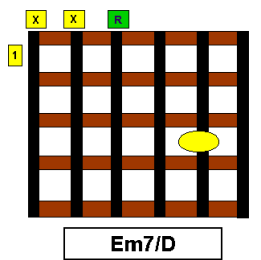

Paul's Song Chords