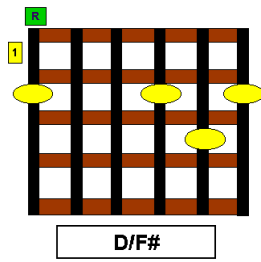

Paul's Song Chords