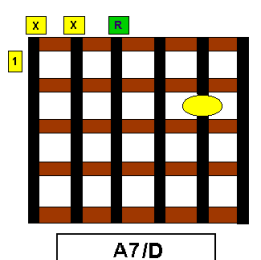

Paul's Song Chords