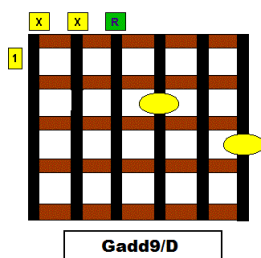

Paul's Song Chords