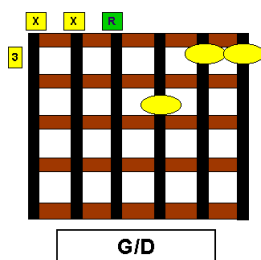

Paul's Song Chords