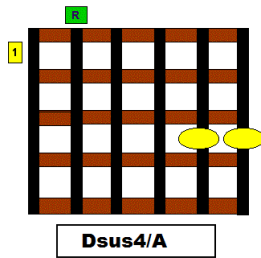

Paul's Song Chords