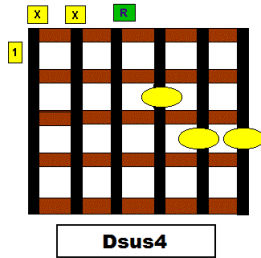

Paul's Song Chords