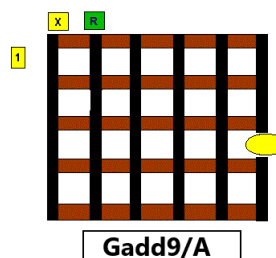

Paul's Song Chords