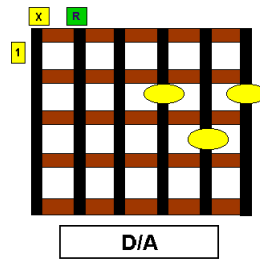

Paul's Song Chords