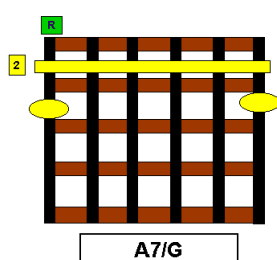

Paul's Song Chords