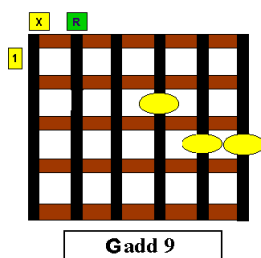

Paul's Song Chords