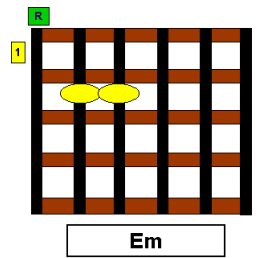

Paul's Song Chords