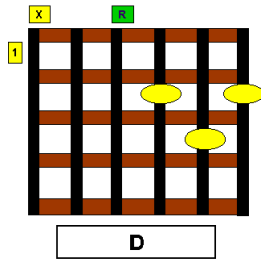

Paul's Song Chords