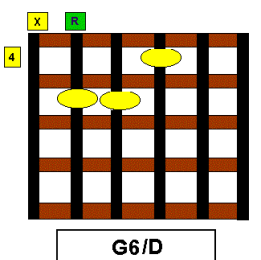

Paul's Song Chords