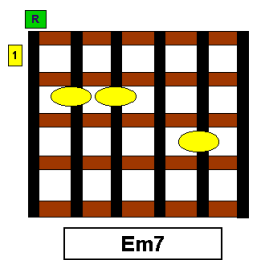

Paul's Song Chords